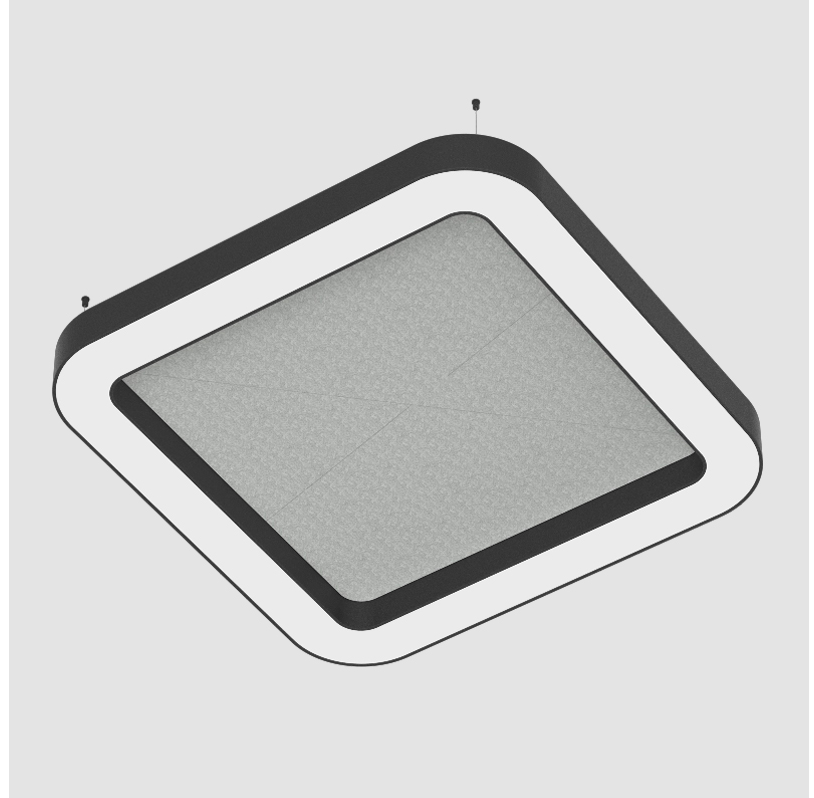

GENERAL

Series: Quantum Acoustic
Partner: Prolicht
Division: Architectural
Installation: Suspension
Product Type: Acoustic
Mounting Location: Ceiling
Light Distribution: Direct

PHYSICAL

Shape: Round
Length (mm): 1400
Length (in): 55 1/8
Width (mm): 1400
Width (in): 55 1/8
Height (mm): 120
Height (in): 4 3/4

Diffuser: [PMMA - Opal / Micro-Prism](#)
Fixture Finish: [SSR / BKV / CWI / CRY / HAB / UFT / ITA / RUA / FTG / MYG / LOD / PUS / FRO / FUP / KIA / POP / BLS / SPG / MEY / GOH / CHC / COM / ABZ / JAG / OBR / MOS / ROR](#)

Acoustic Finish: [SFW / CYW / SEE / SYN / MTS / PMB / TTN / CYB / STO / DPE / BES / SHB / ARE / ANE / VRD / CRF](#)

Fixture Material: Aluminum
Primary Material: Acoustic
Cable Details: 2000mm / 78 3/4" or 6000mm / 236 1/4" Transparent Cable

ELECTRICAL

Lamp Type: LED (Zhaga Standard)
Input Wattage (W): 78.3
Total Output Wattage (W): 71.2
Dimming: [Tri-Mode (Non-Dimming and Phase Dimming (120Vac only) and 0-10V Dimming)](#)
Driver Included: Yes
Driver Location: Integrated
Driver Class: Class 2
Input Voltage (V): 120

LED

Color Temperature (°K): [2700 / 3000 / 3500 / 4000](#)
Max. Delivered Lumen (lm): 6639 / 6871 / 8068 / 6985
Nominal Lumen (lm): 10213 / 6871 / 12412 / 10747
CRI: >90 CRI
Lamp Life (hrs): 50000

OPTICAL

RATINGS AND CERTIFICATIONS

Certified By: CSA Certified to UL and CSA Standards
IP rating: IP20