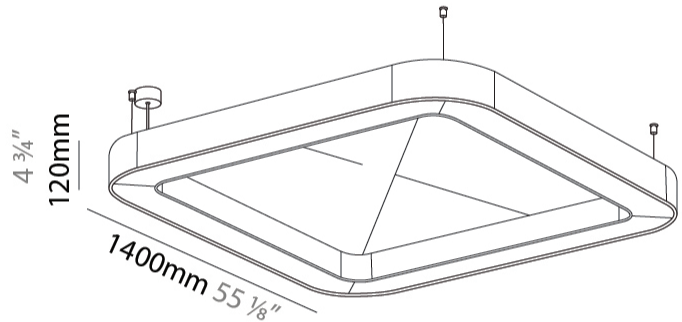

GENERAL

Series: Quantum Acoustic
Partner: Prolicht
Division: Architectural
Installation: Suspension
Product Type: Acoustic
Mounting Location: Ceiling
Light Distribution: Direct

PHYSICAL

Shape: Round
Length (mm): 1400
Length (in): 55 1/8
Width (mm): 1400
Width (in): 55 1/8
Height (mm): 120
Height (in): 4 3/4

Diffuser: [PMMA - Opal / Micro-Prism](#)
Fixture Finish: [SSR / BKV / CWI / CRY / HAB / UFT / ITA / RUA / FTG / MYG / LOD / PUS / FRO / FUP / KIA / POP / BLS / SPG / MEY / GOH / CHC / COM / ABZ / JAG / OBR / MOS / ROR](#)

Acoustic Finish: [SFW / CYW / SEE / SYN / MTS / PMB / TTN / CYB / STO / DPE / BES / SHB / ARE / ANE / VRD / CRF](#)

Fixture Material: Aluminum
Primary Material: Acoustic
Cable Details: 2000mm / 78 3/4" or 6000mm / 236 1/4" Transparent Cable

ELECTRICAL

Lamp Type: LED (Zhaga Standard)
Input Wattage (W): 78.3
Total Output Wattage (W): 71.2
Dimming: [Tri-Mode (Non-Dimming and Phase Dimming (120Vac only) and 0-10V Dimming)](#)
Driver Included: Yes
Driver Location: Integrated
Driver Class: Class 2
Input Voltage (V): 120

LED

Color Temperature (°K): [2700 / 3000 / 3500 / 4000](#)
Max. Delivered Lumen (lm): 6639 / 6871 / 8068 / 6985
Nominal Lumen (lm): 10213 / 6871 / 12412 / 10747
CRI: >90 CRI
Lamp Life (hrs): 50000

OPTICAL

RATINGS AND CERTIFICATIONS

Certified By: CSA Certified to UL and CSA Standards
IP rating: IP20