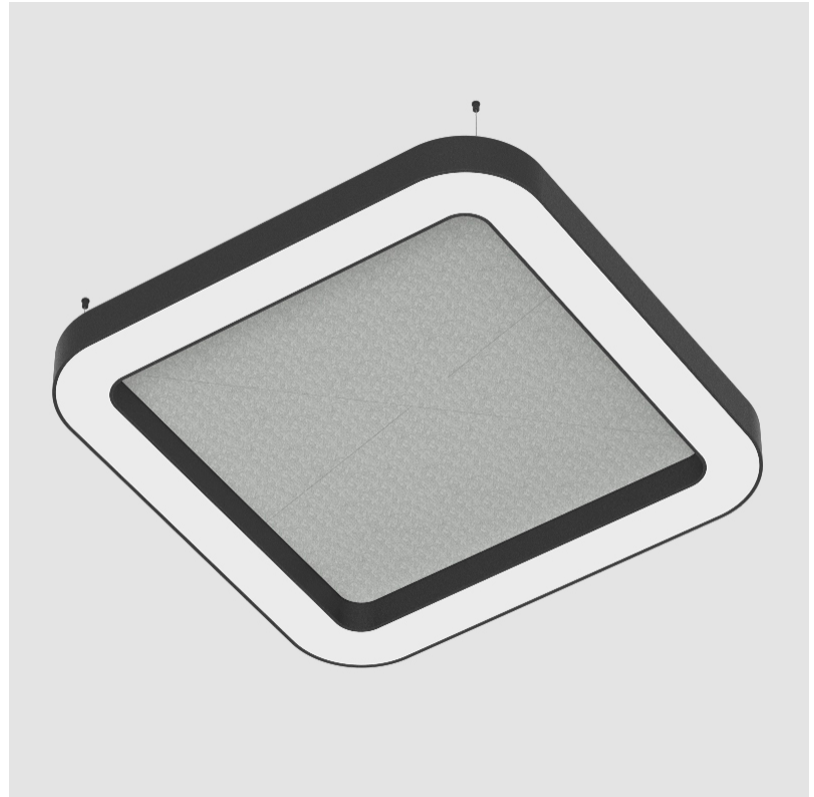

GENERAL

Series: Quantum Acoustic
Partner: Prolicht
Division: Architectural
Installation: Suspension
Product Type: Acoustic
Mounting Location: Ceiling
Light Distribution: Direct / Indirect

PHYSICAL

Shape: Round
Length (mm): 1400
Length (in): 55 7/8
Width (mm): 1400
Width (in): 55 7/8
Height (mm): 120
Height (in): 4 3/4

Diffuser: [PMMA - Opal / Micro-Prism](#)
Fixture Finish: [SSR / BKV / CWI / CRY / HAB / UFT / ITA / RUA / FTG / MYG / LOD / PUS / FRO / FUP / KIA / POP / BLS / SPG / MEY / GOH / CHC / COM / ABZ / JAG / OBR / MOS / ROR](#)

Acoustic Finish: [SFW / CYW / SEE / SYN / MTS / PMB / TTN / CYB / STO / DPE / BES / SHB / ARE / ANE / VRD / CRF](#)

Fixture Material: Aluminum
Primary Material: Acoustic
Cable Details: 2000mm / 78 3/4" or 6000mm / 236 1/4" Transparent Cable

ELECTRICAL

Lamp Type: LED (Zhaga Standard)
Input Wattage (W): 117.5
Total Output Wattage (W): 106.3
Dimming: [Tri-Mode (Non-Dimming and Phase Dimming (120Vac only) and 0-10V Dimming)](#)
Driver Included: Yes
Driver Location: Integrated
Driver Class: Class 2
Input Voltage (V): 120 - 277

LED

Color Temperature (°K): [2700 / 3000 / 3500 / 4000](#)
Max. Delivered Lumen (lm): Max 11338
Nominal Lumen (lm): Max 17519
CRI: >90 CRI
Lamp Life (hrs): 50000

OPTICAL

RATINGS AND CERTIFICATIONS

Certified By: CSA Certified to UL and CSA Standards
IP rating: IP20