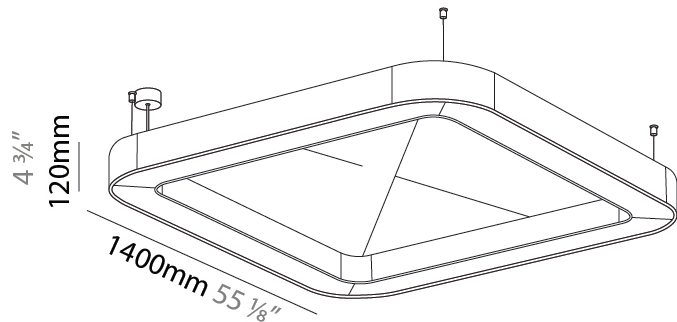

GENERAL

Series: Quantum Acoustic
Partner: Prolicht
Division: Architectural
Installation: Suspension
Product Type: Acoustic
Mounting Location: Ceiling
Light Distribution: Direct / Indirect

PHYSICAL

Shape: Round
Length (mm): 1400
Length (in): 55 7/8
Width (mm): 1400
Width (in): 55 7/8
Height (mm): 120
Height (in): 4 3/4

Diffuser: [PMMA - Opal / Micro-Prism](#)
Fixture Finish: [SSR / BKV / CWI / CRY / HAB / UFT / ITA / RUA / FTG / MYG / LOD / PUS / FRO / FUP / KIA / POP / BLS / SPG / MEY / GOH / CHC / COM / ABZ / JAG / OBR / MOS / ROR](#)

Acoustic Finish: [SFW / CYW / SEE / SYN / MTS / PMB / TTN / CYB / STO / DPE / BES / SHB / ARE / ANE / VRD / CRF](#)

Fixture Material: Aluminum
Primary Material: Acoustic
Cable Details: 2000mm / 78 3/4" or 6000mm / 236 1/4" Transparent Cable

ELECTRICAL

Lamp Type: LED (Zhaga Standard)
Input Wattage (W): 117.5
Total Output Wattage (W): 106.3
Dimming: [Tri-Mode (Non-Dimming and Phase Dimming (120Vac only) and 0-10V Dimming)](#)
Driver Included: Yes
Driver Location: Integrated
Driver Class: Class 2
Input Voltage (V): 120 - 277

LED

Color Temperature (°K): [2700 / 3000 / 3500 / 4000](#)
Max. Delivered Lumen (lm): Max 11338
Nominal Lumen (lm): Max 17519
CRI: >90 CRI
Lamp Life (hrs): 50000

OPTICAL

RATINGS AND CERTIFICATIONS

Certified By: CSA Certified to UL and CSA Standards
IP rating: IP20